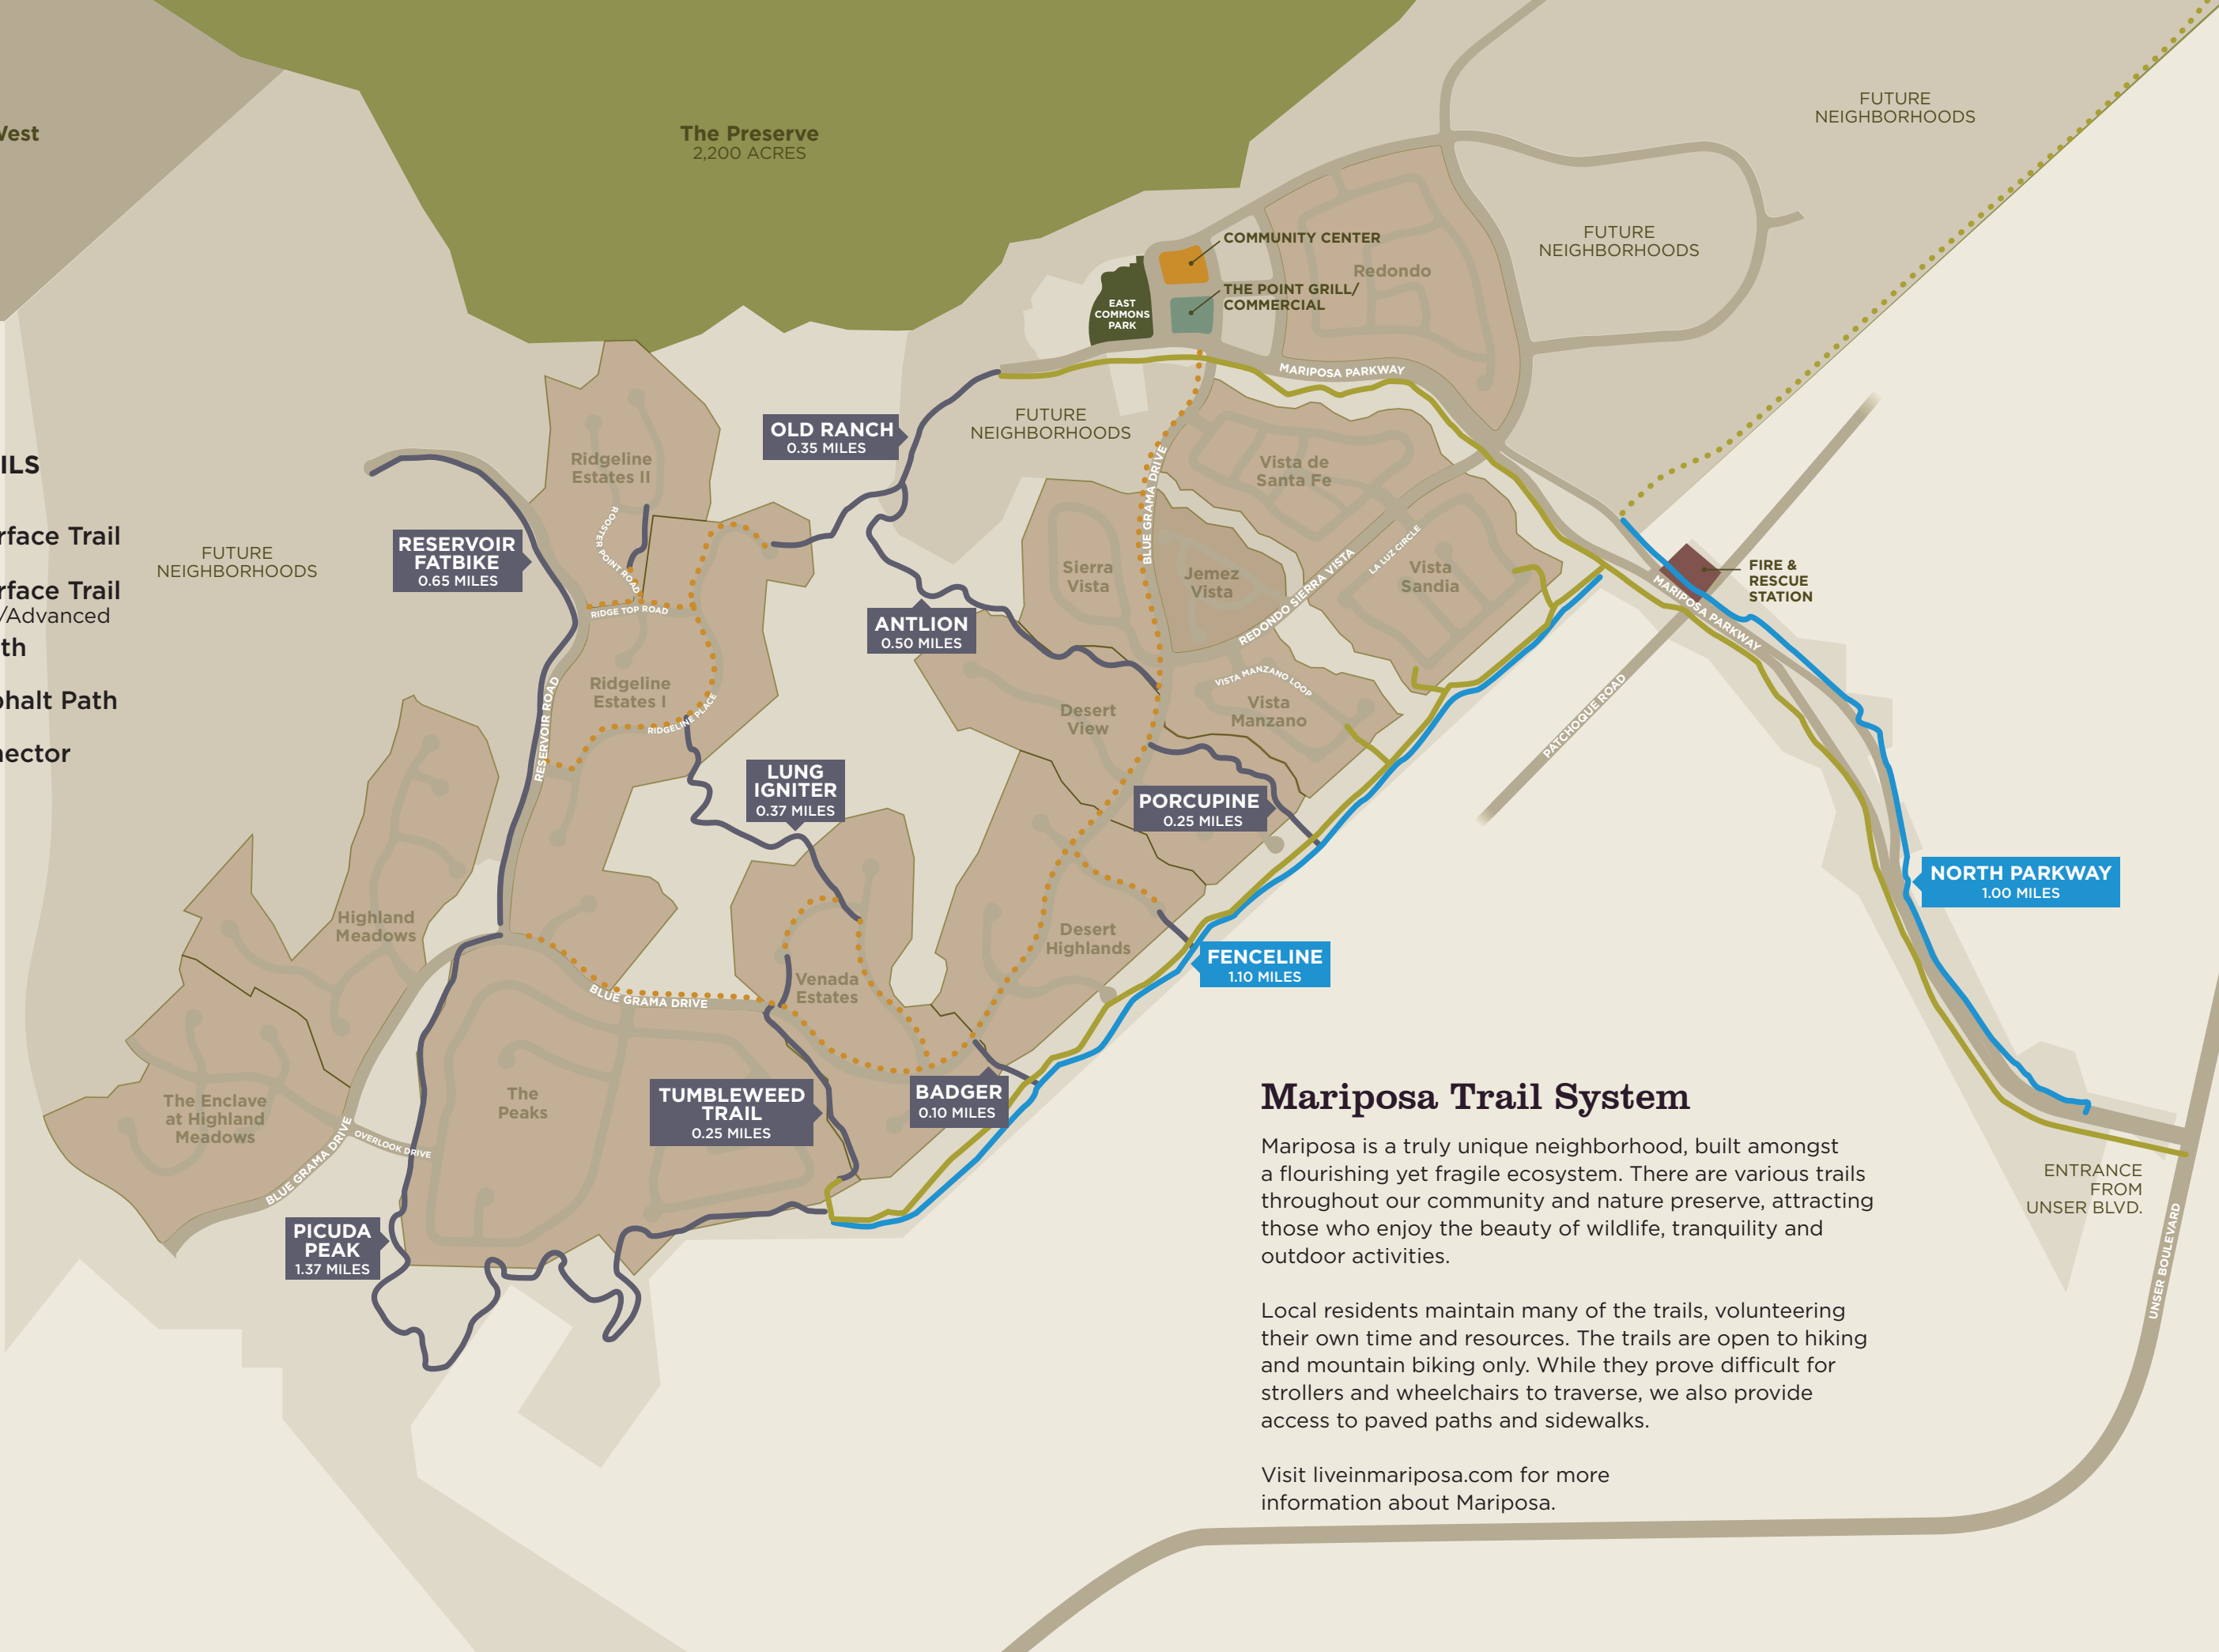

## COMMUNITY TRAILS

- Natural Surface Trail  
Beginner
- Natural Surface Trail  
Intermediate/Advanced
- Asphalt Path
- Future Asphalt Path
- Road Connector

MAP IS NOT TO SCALE

## Mariposa Trail System

Mariposa is a truly unique neighborhood, built amongst a flourishing yet fragile ecosystem. There are various trails throughout our community and nature preserve, attracting those who enjoy the beauty of wildlife, tranquility and outdoor activities.

Local residents maintain many of the trails, volunteering their own time and resources. The trails are open to hiking and mountain biking only. While they prove difficult for strollers and wheelchairs to traverse, we also provide access to paved paths and sidewalks.

Visit [liveinmariposa.com](http://liveinmariposa.com) for more information about Mariposa.